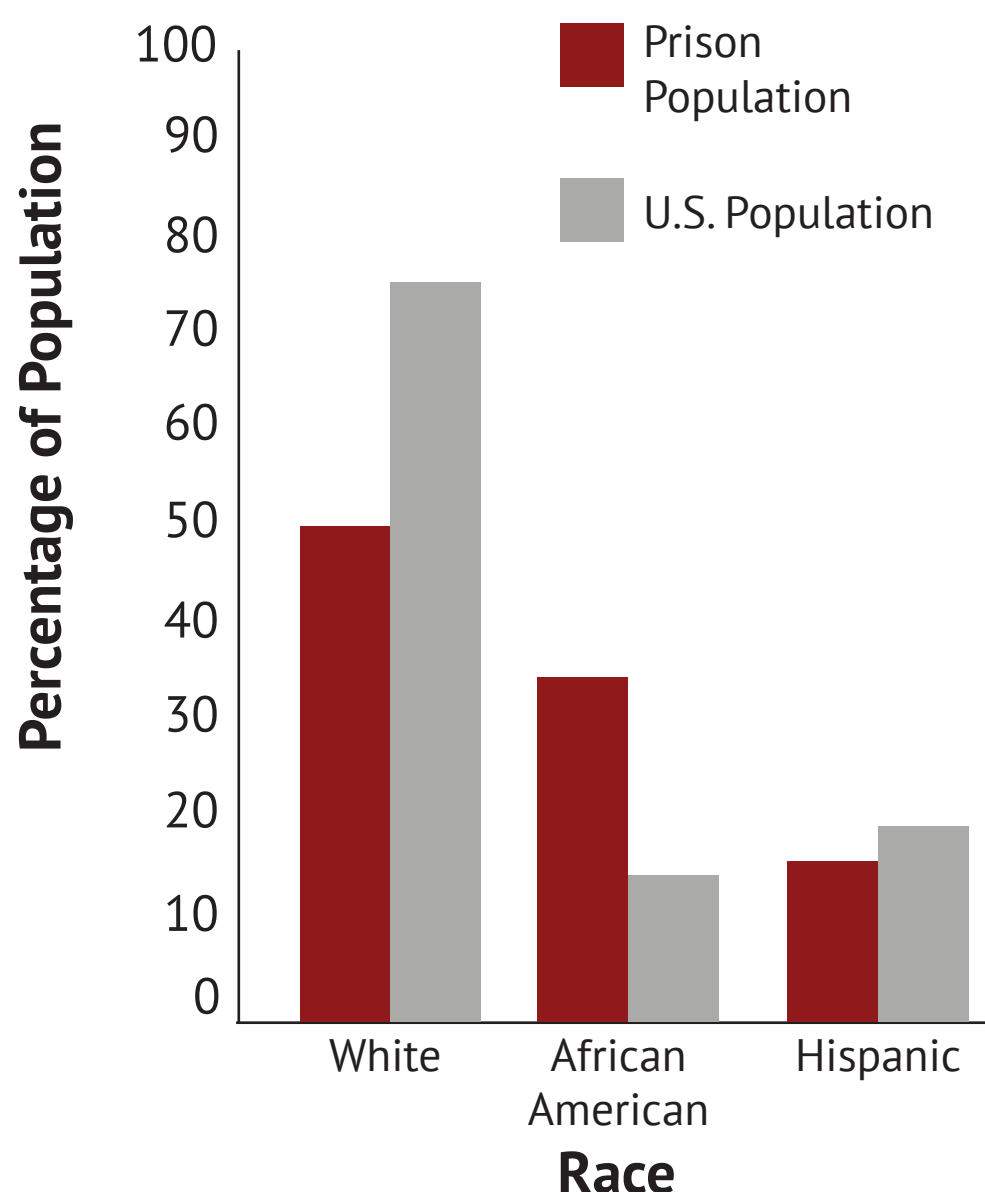

## 70,000,000

Number of people who have some kind of criminal record in the United States

## 1,489,363

people were held in U.S. Prisons in 2017.

1 Person = 100,000 inmates

Missouri's incarceration rate is **6 times higher** than that of the United Kingdom.

## RACIAL DISPARITIES

According to the U.S. Census Bureau, those who are white make up 76.5% of the U.S. Population. But when looking at data from the Bureau of Justice Statistics, they only make up 50% of the population of U.S. prisons in 2017. African Americans make up 13.4% of the U.S. population and 34% of the prison population. Those of Hispanic origin make up 18.3% of the total population and 15% of the prison population.