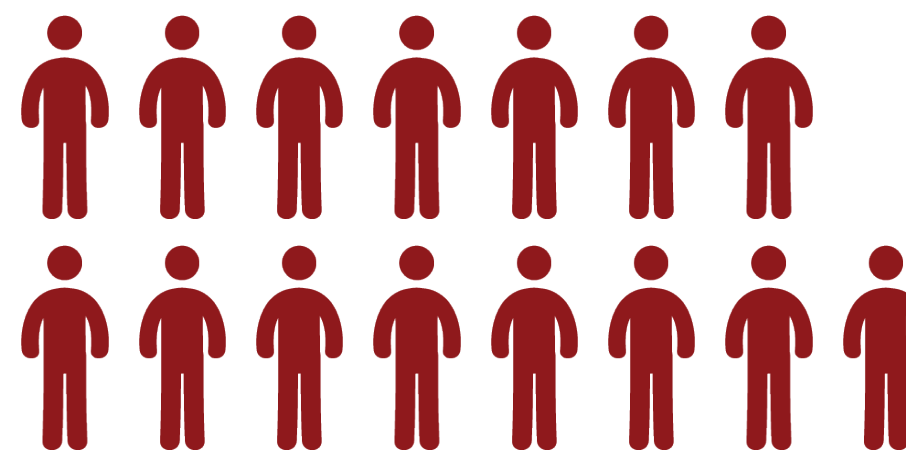

# INCARCERATION BY THE NUMBERS

## 70,000,000

Number of people who have some kind of criminal record in the United States

## RACIAL DISPARITIES

According to the U.S. Census Bureau, those who are white make up 76.5% of the U.S. Population. But when looking at data from the Bureau of Justice Statistics, they only make up 50% of the population of U.S. prisons in 2017. African Americans make up 13.4% of the U.S. population and 34% of the prison population. Those of Hispanic origin make up 18.3% of the total population and 15% of the prison population.